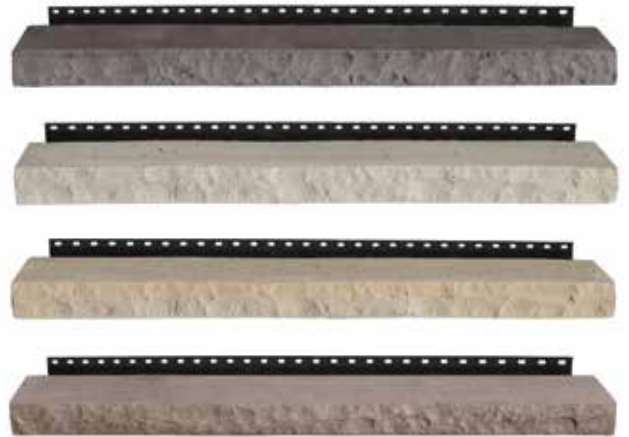

Sill

32 in. x 3.5 in. x 2 in. (81.28 cm x 8.90 cm x 5.10 cm)