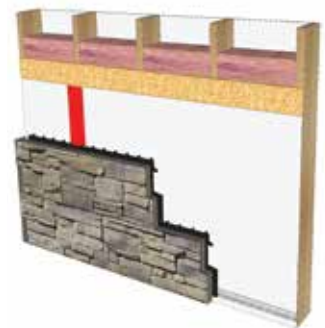

No mortar, no glue, no mess.

The Be.On Stone panelized stone siding concept offers a truly unique design. A few simple tools are all you need to complete stylish and durable interior or exterior projects. With light, easy-to-use Be.On Stone panelized stone siding, installation has never been easier. Simply clip in place and fasten—that's all it takes. **No mortar, no glue, no mess.**

Start

Clip

Fasten

- ← Skeleton
- ← Insulation
- ← OSB or plywood
- ← Water barrier paper
- ← Elastomeric membrane
- ← Be.On Stone panelized stone siding

Typical structure of a standard outside wall

There are no specific structural requirements. You can install the panels inside or outside directly on a partition wall or concrete foundation. If you wish, you can begin by installing compressed panels for better insulation.

Standard framed wall with sheathing

Standard framed wall with OSB or plywood

Standard framed wall with OSB or plywood and rigid insulation

Foundation

D.RAIN PATENTED SYSTEM

The D.RAIN system built into the back of every panel automatically aligns, blocks and anchors the panel and provides for safe drainage in the event of water infiltration.