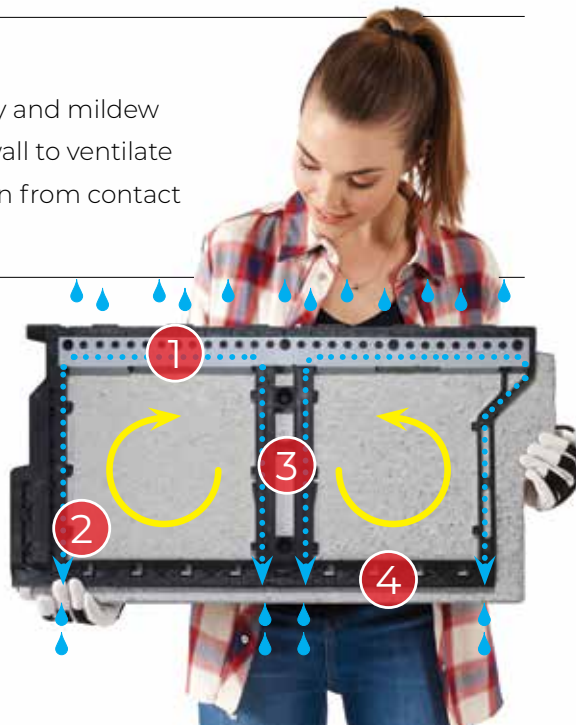

Standard framed wall with sheathing

Standard framed wall with OSB or plywood

Standard framed wall with OSB or plywood and rigid insulation

Foundation

D.RAIN PATENTED SYSTEM

The D.RAIN system built into the back of every panel automatically aligns, blocks and anchors the panel and provides for safe drainage in the event of water infiltration.

1 Mechanical anchoring system

- Panels attach firmly
- Maximum stability

2 Coloured concrete

- Will not discolour
- Colour remains intact even if the panel is damaged

3 Drainage and air flow

- Prevents excess humidity and mildew
- An air space allows the wall to ventilate
- Prevents water infiltration from contact with wall structure

4 Self-aligning and self-blocking system

- Easy to install
- Structurally strong

For new construction or renovation, three options are available. The simplest is to rely directly on the window frame with a silicone joint. The addition of an aluminum trim (or jamb) is an option that adds an aesthetic touch to your home.