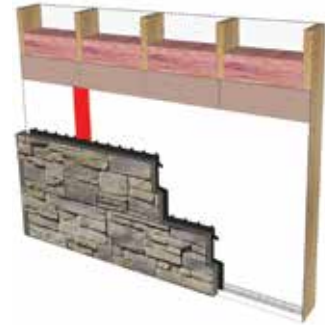

No mortar, no glue, no mess.

The Be.On Stone panelized stone siding concept offers a truly unique design. A few simple tools are all you need to complete stylish and durable interior or exterior projects. With light, easy-to-use Be.On Stone panelized stone siding, installation has never been easier. Simply clip in place and fasten—that's all it takes. **No mortar, no glue, no mess.**

Start

Clip

Fasten

- ← Skeleton
- ← Insulation
- ← OSB or plywood
- ← Water barrier paper
- ← Elastomeric membrane
- ← Be.On Stone panelized stone siding

Typical structure of a standard outside wall

There are no specific structural requirements. You can install the panels inside or outside directly on a partition wall or concrete foundation. If you wish, you can begin by installing compressed panels for better insulation.

Standard framed wall with sheathing

Standard framed wall with OSB or plywood

Standard framed wall with OSB or plywood and rigid insulation

Foundation

D.RAIN PATENTED SYSTEM

The D.RAIN system built into the back of every panel automatically aligns, blocks and anchors the panel and provides for safe drainage in the event of water infiltration.

1 Mechanical anchoring system

- Panels attach firmly
- Maximum stability

2 Coloured concrete

- Will not discolour
- Colour remains intact even if the panel is damaged

3 Drainage and air flow

- Prevents excess humidity and mildew
- An air space allows the wall to ventilate
- Prevents water infiltration from contact with wall structure