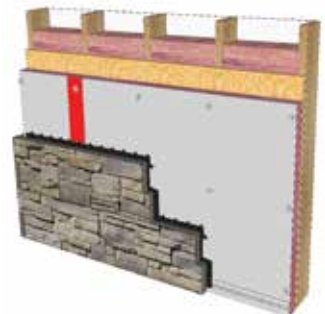

No mortar, no glue, no mess.

The Be.On Stone panelized stone siding concept offers a truly unique design. A few simple tools are all you need to complete stylish and durable interior or exterior projects. With light, easy-to-use Be.On Stone panelized stone siding, installation has never been easier. Simply clip in place and fasten—that's all it takes. **No mortar, no glue, no mess.**

Start

Clip

Fasten

- ← Skeleton
- ← Insulation
- ← OSB or plywood
- ← Water barrier paper
- ← Elastomeric membrane
- ← Be.On Stone panelized stone siding

Typical structure of a standard outside wall

There are no specific structural requirements. You can install the panels inside or outside directly on a partition wall or concrete foundation. If you wish, you can begin by installing compressed panels for better insulation.

Standard framed wall with sheathing

Standard framed wall with OSB or plywood

Standard framed wall with OSB or plywood and rigid insulation

Foundation

D.RAIN PATENTED SYSTEM

The D.RAIN system built into the back of every panel automatically aligns, blocks and anchors the panel and provides for safe drainage in the event of water infiltration.